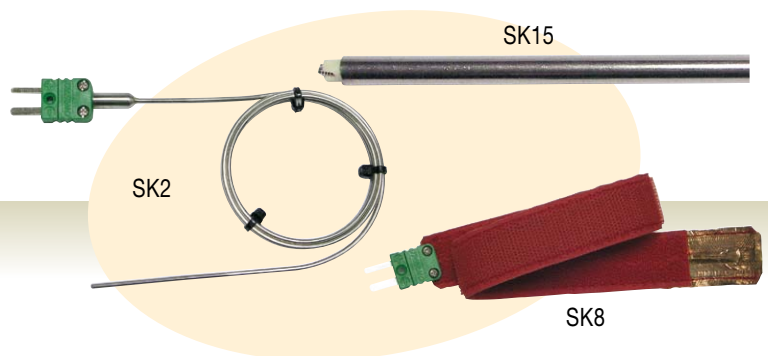

Specifications

	TK 2000	TK 2002
No. of inputs	1	2
Range	-50 °C to +1,000 °C	
Accuracy	±1.5% +0.5 °C	
Functions	Hold, °C	
Dimensions / weight	163 x 63 x 37.5 mm / 200 g	

State at delivery

- > **TK 2000** delivered with 1 flexible K thermocouple sensor, 1 operating manual and 1 battery
- > **TK 2002** delivered with 2 flexible K thermocouple sensors, 1 operating manual and 1 battery

References to order

- > **TK 2000** > P01653100
- > **TK 2002** > P01653110

Accessories / Replacement parts

- > **TK 2000 and TK 2002**
K thermocouple assembly
- CK extension

- > See page 107
- > See page 108